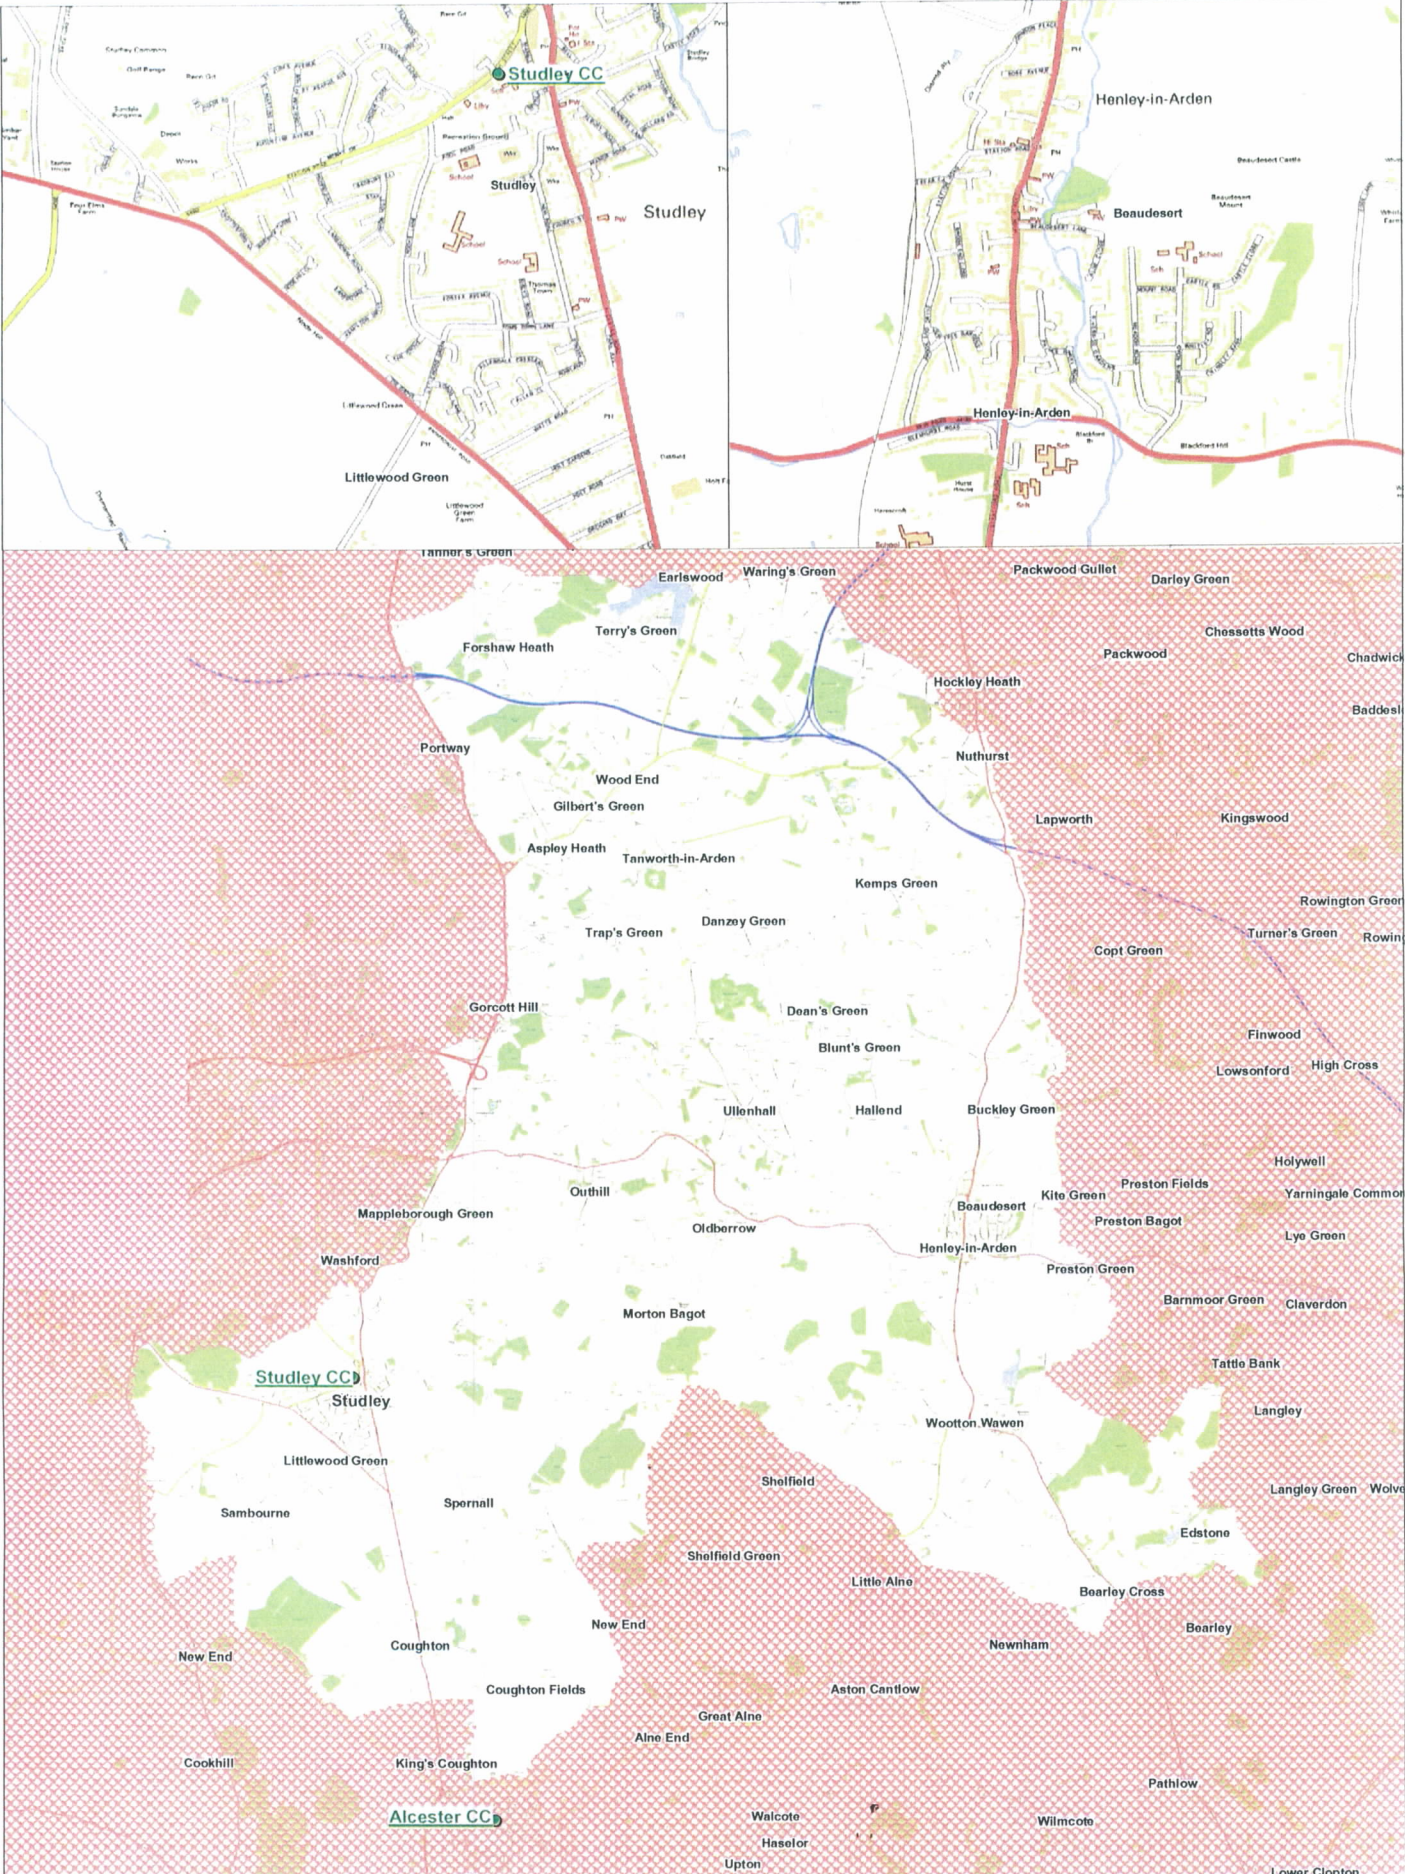

Studley & District Children's Centre Reach Area

This map is based on the Ordnance Survey on behalf of the Controller of Her Majesty's Stationery Office Crown copyright. Unauthorised reproduction infringes Crown copyright and may lead to prosecution or civil proceedings. 10019520.2009
 Created by Jon Clinton, Family Information Service, June 2009